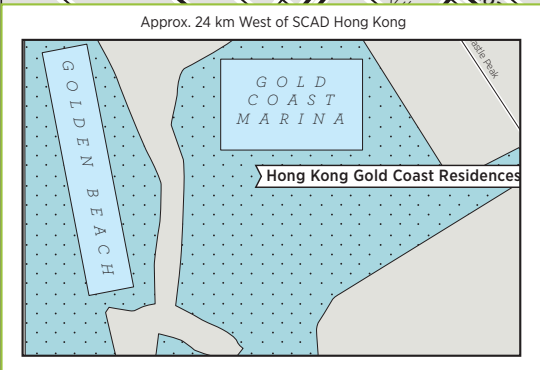

# SCAD HONG KONG FACILITIES

1/8 MILE

Parking

Academic Buildings / Student Services

Residence Halls

Landmarks