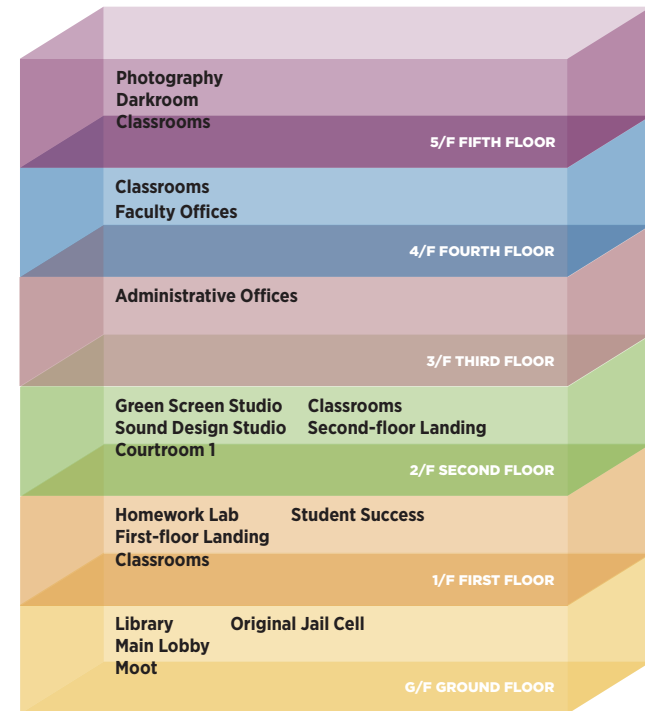

SCAD HONG KONG FACILITIES

● **A1 Hong Kong Gold Coast Residences**
1 Castle Peak Road
Castle Peak Bay,
New Territories

● **B2 Hong Kong Island**

● **B1 Lantau Island**

● **A1 New Territories**

● **C3 SCAD Hong Kong**
292 Tai Po Road
Sham Shui Po
Administrative Offices
Classrooms
Courtroom 1
Darkroom
Green Screen Studio
Homework Lab
Library
Moot
Original Jail Cell
Sound Design Studio

Associated Majors:

Advertising
Animation
Fashion
Fashion Marketing and Management
Graphic Design
Illustration
Interactive Design and Game Development
Interior Design
Luxury and Fashion Management
Motion Media Design
Painting
Photography
Sequential Art
Visual Effects

● **E3 Sham Shui Po MTR Station (exit D2)**
Intersection of Kweilin Street and Fuk Wa Street

FLOOR BY FLOOR

Not to scale

● Buildings with adjacent SCAD parking lots (SCAD parking permit required)