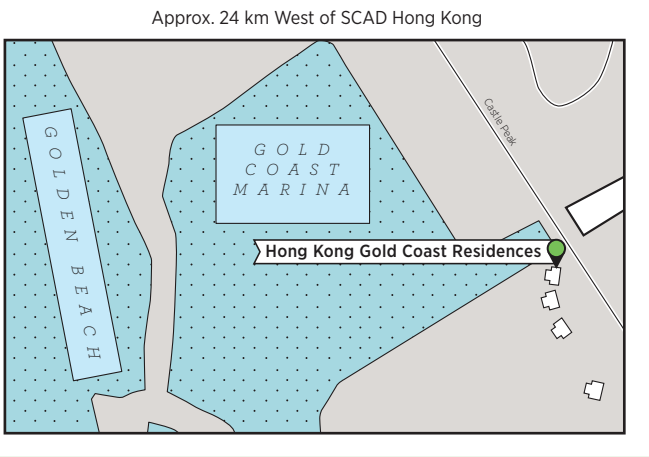

# SCAD HONG KONG FACILITIES

1/8 MILE

P Parking

Academic Buildings / Student Services

Residence Halls

Landmarks

# SCAD HONG KONG FACILITIES

● **A1 Hong Kong Gold Coast Residences**  
1 Castle Peak Road  
Castle Peak Bay,  
New Territories

● **B2 Hong Kong Island**

● **B1 Lantau Island**

● **A1 New Territories**

● **C3 SCAD Hong Kong**  
292 Tai Po Road  
Sham Shui Po  
Administrative Offices  
Classrooms  
Courtroom 1  
Darkroom  
Green Screen Studio  
Homework Lab  
Library  
Moot  
Original Jail Cell  
Sound Design Studio

● **E3 Sham Shui Po MTR Station (exit D2)**  
Intersection of Kweilin Street and Fuk Wa Street