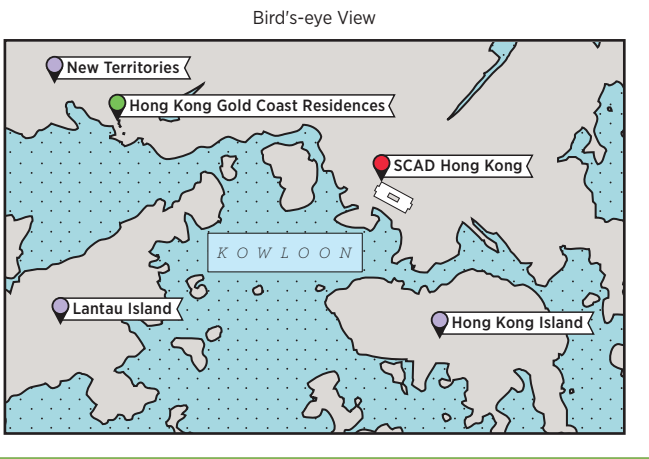

SCAD HONG KONG FACILITIES

1/8 MILE

P Parking

Academic Buildings / Student Services

Residence Halls

Landmarks