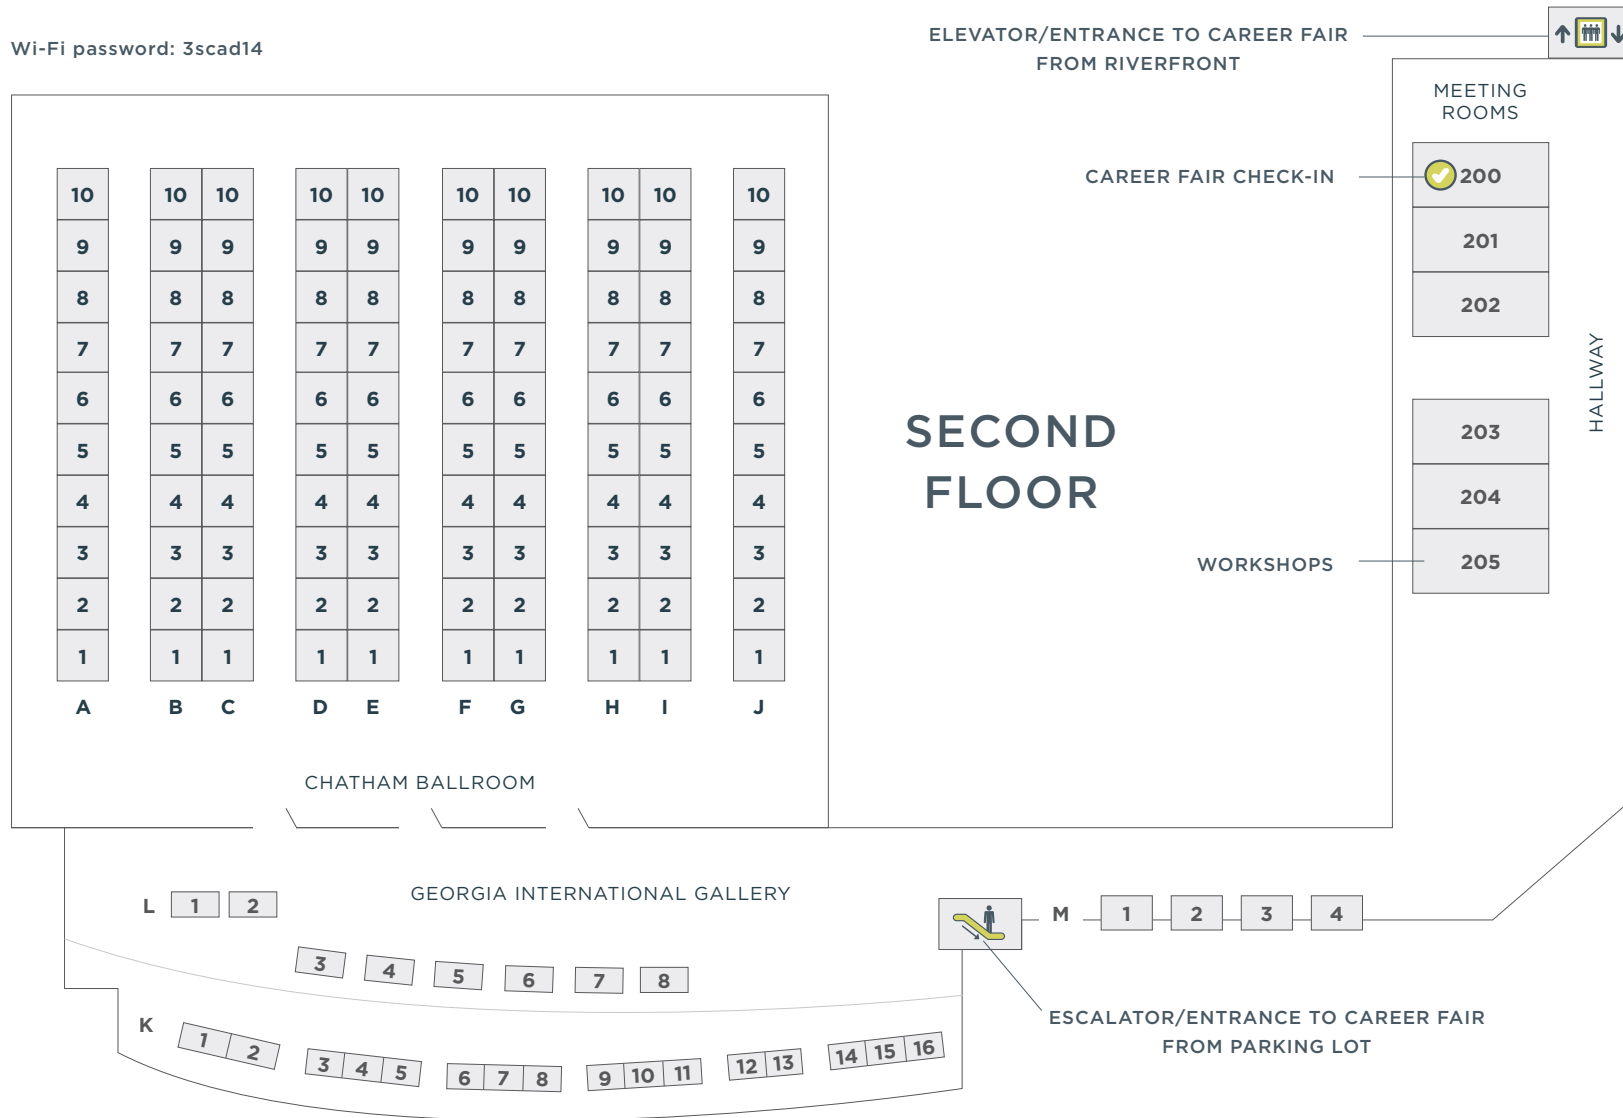

SCAD CAREER FAIR

SCAD CAREER FAIR 2014 | SAVANNAH INTERNATIONAL TRADE & CONVENTION CENTER | SECOND FLOOR | EVENT LAYOUT

Wi-Fi password: 3scad14

SCAD CAREER FAIR

SCAD CAREER FAIR 2014 | SAVANNAH INTERNATIONAL TRADE & CONVENTION CENTER | SECOND FLOOR | EMPLOYER BOOTH KEY