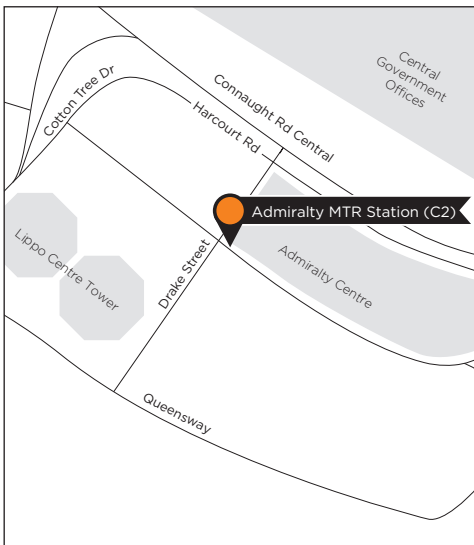

SCAD HONG KONG INTERVIEW DAY

Look for a staff member with a SCAD sign at each shuttle stop to help direct you to your shuttle or answer any questions.

Shuttle service to SCAD Hong Kong

Shuttles will depart at the following times to return to Tsim Sha Tsui and Admiralty MTR stations.

- 10 a.m.
- 1:30 p.m.
- 3:30 p.m.

ADMIRALTY MTR STATION

TSIM SHA TSUI

Directions to SCAD Hong Kong | North Kowloon Magistracy building
292 Tai Po Road, Sham Shui Po | Kowloon, Hong Kong