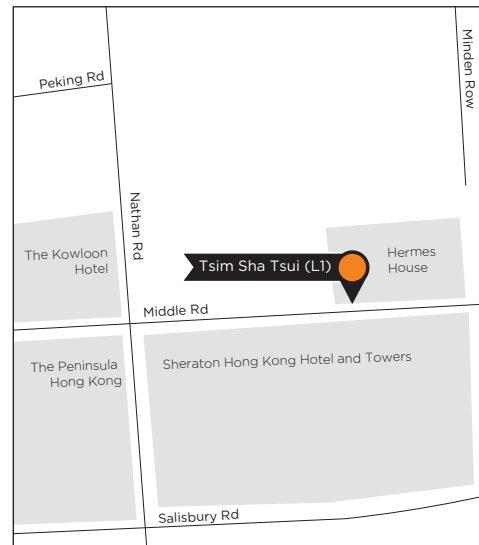

SCAD HONG KONG INTERVIEW DAY

Look for a staff member with a SCAD sign at each shuttle stop to help direct you to your shuttle or answer any questions.

Shuttle service to SCAD Hong Kong

Shuttles will depart at the following times to return to Tsim Sha Tsui and Admiralty MTR stations.

- 10 a.m.
- 1:30 p.m.
- 3:30 p.m.

ADMIRALTY MTR STATION

TSIM SHA TSUI

Directions to SCAD Hong Kong | North Kowloon Magistracy building
292 Tai Po Road, Sham Shui Po | Kowloon, Hong Kong